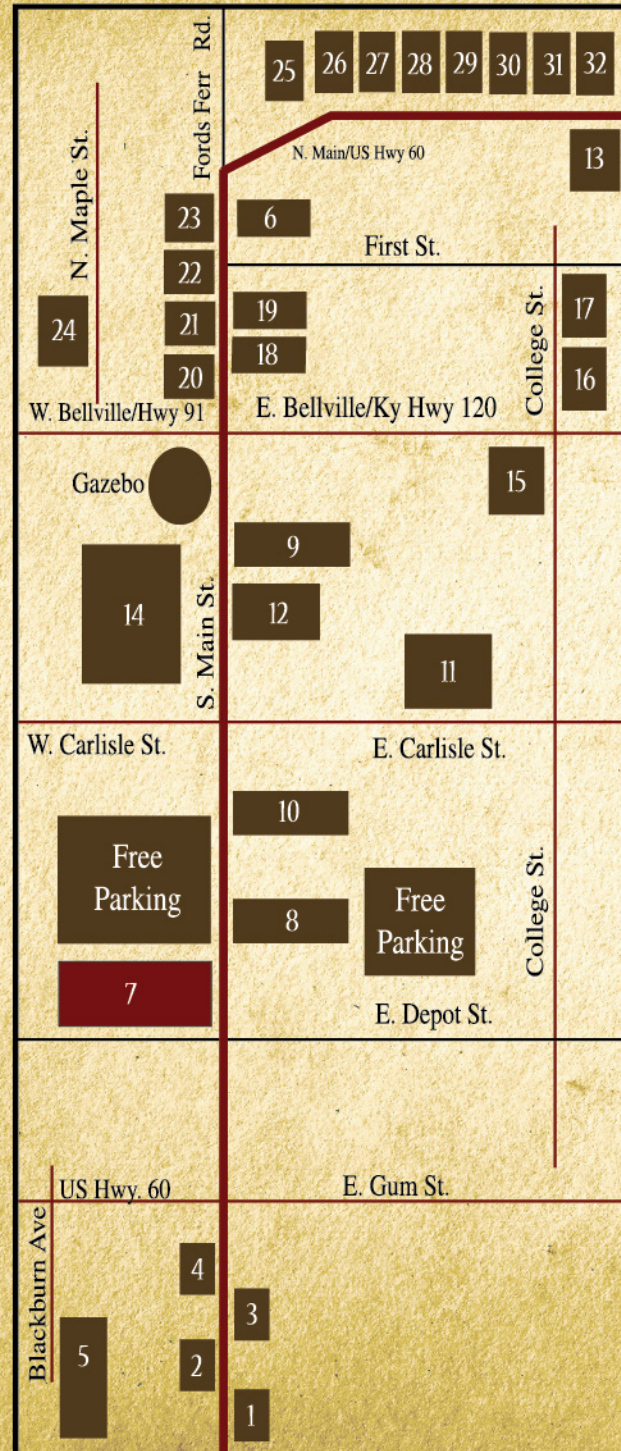

1. The Front Porch Restaurant
2. Liberty Fuels
3. Marion Pit Bar-B-Q
4. Conrads Food Store
5. Marion Country Club (Semi-Private)
6. Subway
7. **Marion Tourism & Welcome Center**
8. Superior Trophies & Screen Printing
9. Tactical Arms
10. Bowtanicals
11. Wheeler's Antiques, Herbs & Custom Furniture
12. Main Street Italian Grill
13. Grace House Bed & Breakfast
14. Crittenden County Courthouse
15. Crittenden County Historical Museum & Murals
16. Fohs Hall
17. Clement Mineral Museum & Gift Shop
18. Five Star
19. Johnson's Furniture
20. Louise's Flowers
21. McDonalds
22. Main Street Farmers Market
23. Justa Burg'r
24. La Potosina Restaurant
25. 88 Dip
26. Dairy Queen
27. Daisy Patch
28. Hodges Sports & Apparel
29. True Value Hardware & Fabric
30. Royal Guest Inn & Suites
31. Pizza Hut
32. Food Giant

Legend

1. Sherer's Nursery
 2. Hickory Heaven
 3. Mystic Waters & Gardens
 4. Hidden Valley Kitchen
 5. Pleasant View Greenhouse
 6. Crooked Creek Valley Farmers Market
 7. Creekside Feed and Farm
 8. Detweiler Greenhouse
 9. Mast Lawn Furniture and Bakery
 10. Bontrager Mum Farm
 11. Ray's Small Engines
 12. Beachy's Mum Farm
 13. Family Foods
 14. Shady Trail Saddle Shop
 15. Butcher Shop
 16. Pumpkins & Gourds
 17. Hickory Bentwood Furniture
 18. Stutzman's Bakery and Produce
 19. Lone Oak Tarp Shop
 20. Blue Grass Farm Supply
 21. Maple Valley Harness
 22. Yoder's Greenhouse
 23. Riverview Park
 24. Wheeler's Log Cabin, Herbs & Antiques
 25. Rose Hill Greenhouse
 26. Hillside Grocery
 27. Yoder's Furniture & Variety Store
 28. Rustic Log Furniture
 29. Cave In Rock Ferry - Free
 30. The Trading Post
 31. Blackford Walking Trial & Veterans Walk of Honor
 32. Yoder Archery and Tack
-  Marion - Crittenden County Airport